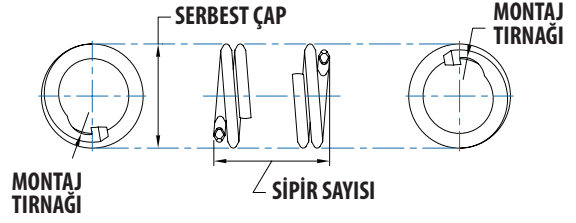

Ölçü

Kilitsiz Tırnaksız Helikoiller

Kilitli Tırnaksız Helikoiller

Yay	Kod			Uzunluk					Ø Serbest Durum		No: Spiral Serbest Durumu					Ø Delme	
	FR	SL	Fil.	1d	1.5d	2d	2.5d	3d	Min	Max	1d	1.5d	2d	2.5d	3d	Alüminyum	Paslanmaz
METRİK																	
M2x0.4	2TNM	Non disponibile	2x0.4	2	3	4	-	-	2.50	2.70	3-1/4	5-1/2	7-3/4	-	-	2.10	2.10
M2.5x0.45	2TNM	2TLM	2.5x0.45	2.5	3.8	5	6.3	7.5	3.20	3.35	3-3/8	5-3/4	8-1/8	10-1/2	12-3/4	2.55	2.65
M3x0.5	2TNM	2TLM	3x0.5	3	4.5	6	7.5	9	3.80	3.99	3-3/4	6-3/8	8-7/8	11-3/8	13-7/8	3.15	3.20
M4x0.7	2TNM	2TLM	4x0.7	4	6	8	10	12	5.05	5.28	3-5/8	6-1/8	8-5/8	11-1/8	13-5/8	4.20	4.25
M5x0.8	2TNM	2TLM	5x0.8	5	7.5	10	12.5	15	6.20	6.50	4-1/8	6-7/8	9-5/8	12-3/8	15-1/8	5.20	5.30
M6x1	2TNM	2TLM	6x1	6	9	12	15	18	7.40	7.78	4	6-3/4	9-1/2	12-1/8	14-7/8	6.25	6.30
M8x1.25	2TNM	2TLM	8x1.25	8	12	16	20	24	9.80	10.18	4-1/2	7-3/8	10-1/4	13-1/4	16-1/8	8.30	8.40
M10x1.5	2TNM	2TLM	10x1.5	10	15	20	25	30	11.95	12.50	4-7/8	8	11-1/8	14-1/4	17-3/8	10.50	10.50
M12x1.75	2TNM	2TLM	12x1.75	12	16	24	30	36	14.30	15.00	5	8-1/4	11-1/2	14-5/8	17-7/8	12.50	12.50
UNC																	
2-56	2TNC	2TLC	02	.086	.129	.172	.215	.258	.110	.119	3	5-1/4	7-3/8	9-5/8	11-7/8	.0938"	.0960"
4-40	2TNC	2TLC	04	.112	.168	.224	.280	.336	.144	.159	2-3/4	4-3/4	6-3/4	8-7/8	10-7/8	.1200"	.1200"
6-32	2TNC	2TLC	06	.138	.207	.276	.345	.414	.178	.193	2-3/4	4-3/4	6-7/8	8-7/8	10-7/8	.1470"	.1495"
8-32	2TNC	2TLC	2	.164	.246	.328	.410	.492	.205	.220	3-1/2	6	8-3/8	10-3/4	13-1/4	.1730"	.1770"
10-24	2TNC	2TLC	3	.190	.285	.380	.475	.570	.244	.259	2-7/8	5	7-1/8	9-1/4	11-3/8	.2031"	.2055"
1/4-20	2TNC	2TLC	4	.250	.375	.500	.625	.750	.310	.330	3-3/8	5-3/4	8	10-3/8	13-1/8	.2660"	.2660"
5/16-18	2TNC	2TLC	5	.312	.469	.625	.781	.938	.380	.400	4	6-5/8	9-1/4	11-7/8	14-5/8	.3320"	.3320"
3/8-16	2TNC	2TLC	6	.375	.562	.750	.938	1.125	.452	.472	4-3/8	7-1/4	10	12-7/8	15-3/4	.3970"	.3970"
UNF																	
0-80	2TNF	Non disponibile	00	.060	.090	.120	-	-	-	-	3	5-1/2	7-3/8	-	-	.0635"	.0635"
10-32	2TNF	2TLF	3	.190	.285	.380	.475	.570	.236	.256	4-1/8	6-7/8	9-1/2	12	14-7/8	.2010"	.2031"
1/4-28	2TNF	2TLF	4	.250	.375	.500	.625	.750	.306	.326	5	8-1/4	11-3/8	14-1/2	17-5/8	.2610"	.2638"
5/16-24	2TNF	2TLF	5	.312	.469	.625	.781	.938	.380	.400	5-1/2	8-7/8	12-1/4	15-5/8	19	.3281"	.3281"
3/8-24	2TNF	2TLF	6	.375	.562	.750	.938	1.125	.448	.468	6-7/8	11	15	19-1/8	23-1/8	.3906"	.3906"