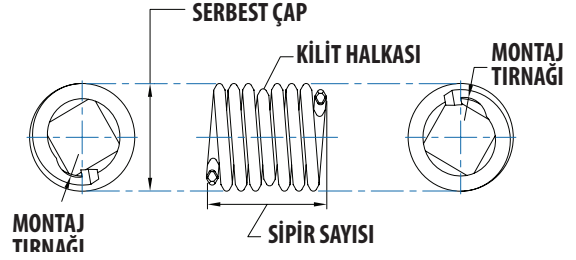

Ölçü

Kilitsiz Tırnaksız Helikoiller

Kilitli Tırnaksız Helikoiller

Yay	Kod			Uzunluk					Ø Serbest Durum		No: Spiral Serbest Durumu					Ø Delme	
	FR	SL	Fil.	1d	1.5d	2d	2.5d	3d	Min	Max	1d	1.5d	2d	2.5d	3d	Alüminyum	Paslanmaz
METRİK																	
M2x0.4	2TNM	Non disponibile	2x0.4	2	3	4	-	-	2.50	2.70	3-1/4	5-1/2	7-3/4	-	-	2.10	2.10
M2.5x0.45	2TNM	2TLM	2.5x0.45	2.5	3.8	5	6.3	7.5	3.20	3.35	3-3/8	5-3/4	8-1/8	10-1/2	12-3/4	2.55	2.65
M3x0.5	2TNM	2TLM	3x0.5	3	4.5	6	7.5	9	3.80	3.99	3-3/4	6-3/8	8-7/8	11-3/8	13-7/8	3.15	3.20
M4x0.7	2TNM	2TLM	4x0.7	4	6	8	10	12	5.05	5.28	3-5/8	6-1/8	8-5/8	11-1/8	13-5/8	4.20	4.25
M5x0.8	2TNM	2TLM	5x0.8	5	7.5	10	12.5	15	6.20	6.50	4-1/8	6-7/8	9-5/8	12-3/8	15-1/8	5.20	5.30
M6x1	2TNM	2TLM	6x1	6	9	12	15	18	7.40	7.78	4	6-3/4	9-1/2	12-1/8	14-7/8	6.25	6.30
M8x1.25	2TNM	2TLM	8x1.25	8	12	16	20	24	9.80	10.18	4-1/2	7-3/8	10-1/4	13-1/4	16-1/8	8.30	8.40
M10x1.5	2TNM	2TLM	10x1.5	10	15	20	25	30	11.95	12.50	4-7/8	8	11-1/8	14-1/4	17-3/8	10.50	10.50
M12x1.75	2TNM	2TLM	12x1.75	12	16	24	30	36	14.30	15.00	5	8-1/4	11-1/2	14-5/8	17-7/8	12.50	12.50
UNC																	
2-56	2TNC	2TLC	02	.086	.129	.172	.215	.258	.110	.119	3	5-1/4	7-3/8	9-5/8	11-7/8	.0938"	.0960"
4-40	2TNC	2TLC	04	.112	.168	.224	.280	.336	.144	.159	2-3/4	4-3/4	6-3/4	8-7/8	10-7/8	.1200"	.1200"
6-32	2TNC	2TLC	06	.138	.207	.276	.345	.414	.178	.193	2-3/4	4-3/4	6-7/8	8-7/8	10-7/8	.1470"	.1495"
8-32	2TNC	2TLC	2	.164	.246	.328	.410	.492	.205	.220	3-1/2	6	8-3/8	10-3/4	13-1/4	.1730"	.1770"
10-24	2TNC	2TLC	3	.190	.285	.380	.475	.570	.244	.259	2-7/8	5	7-1/8	9-1/4	11-3/8	.2031"	.2055"
1/4-20	2TNC	2TLC	4	.250	.375	.500	.625	.750	.310	.330	3-3/8	5-3/4	8	10-3/8	13-1/8	.2660"	.2660"
5/16-18	2TNC	2TLC	5	.312	.469	.625	.781	.938	.380	.400	4	6-5/8	9-1/4	11-7/8	14-5/8	.3320"	.3320"
3/8-16	2TNC	2TLC	6	.375	.562	.750	.938	1.125	.452	.472	4-3/8	7-1/4	10	12-7/8	15-3/4	.3970"	.3970"
UNF																	
0-80	2TNF	Non disponibile	00	.060	.090	.120	-	-	-	-	3	5-1/2	7-3/8	-	-	.0635"	.0635"
10-32	2TNF	2TLF	3	.190	.285	.380	.475	.570	.236	.256	4-1/8	6-7/8	9-1/2	12	14-7/8	.2010"	.2031"
1/4-28	2TNF	2TLF	4	.250	.375	.500	.625	.750	.306	.326	5	8-1/4	11-3/8	14-1/2	17-5/8	.2610"	.2638"
5/16-24	2TNF	2TLF	5	.312	.469	.625	.781	.938	.380	.400	5-1/2	8-7/8	12-1/4	15-5/8	19	.3281"	.3281"
3/8-24	2TNF	2TLF	6	.375	.562	.750	.938	1.125	.448	.468	6-7/8	11	15	19-1/8	23-1/8	.3906"	.3906"